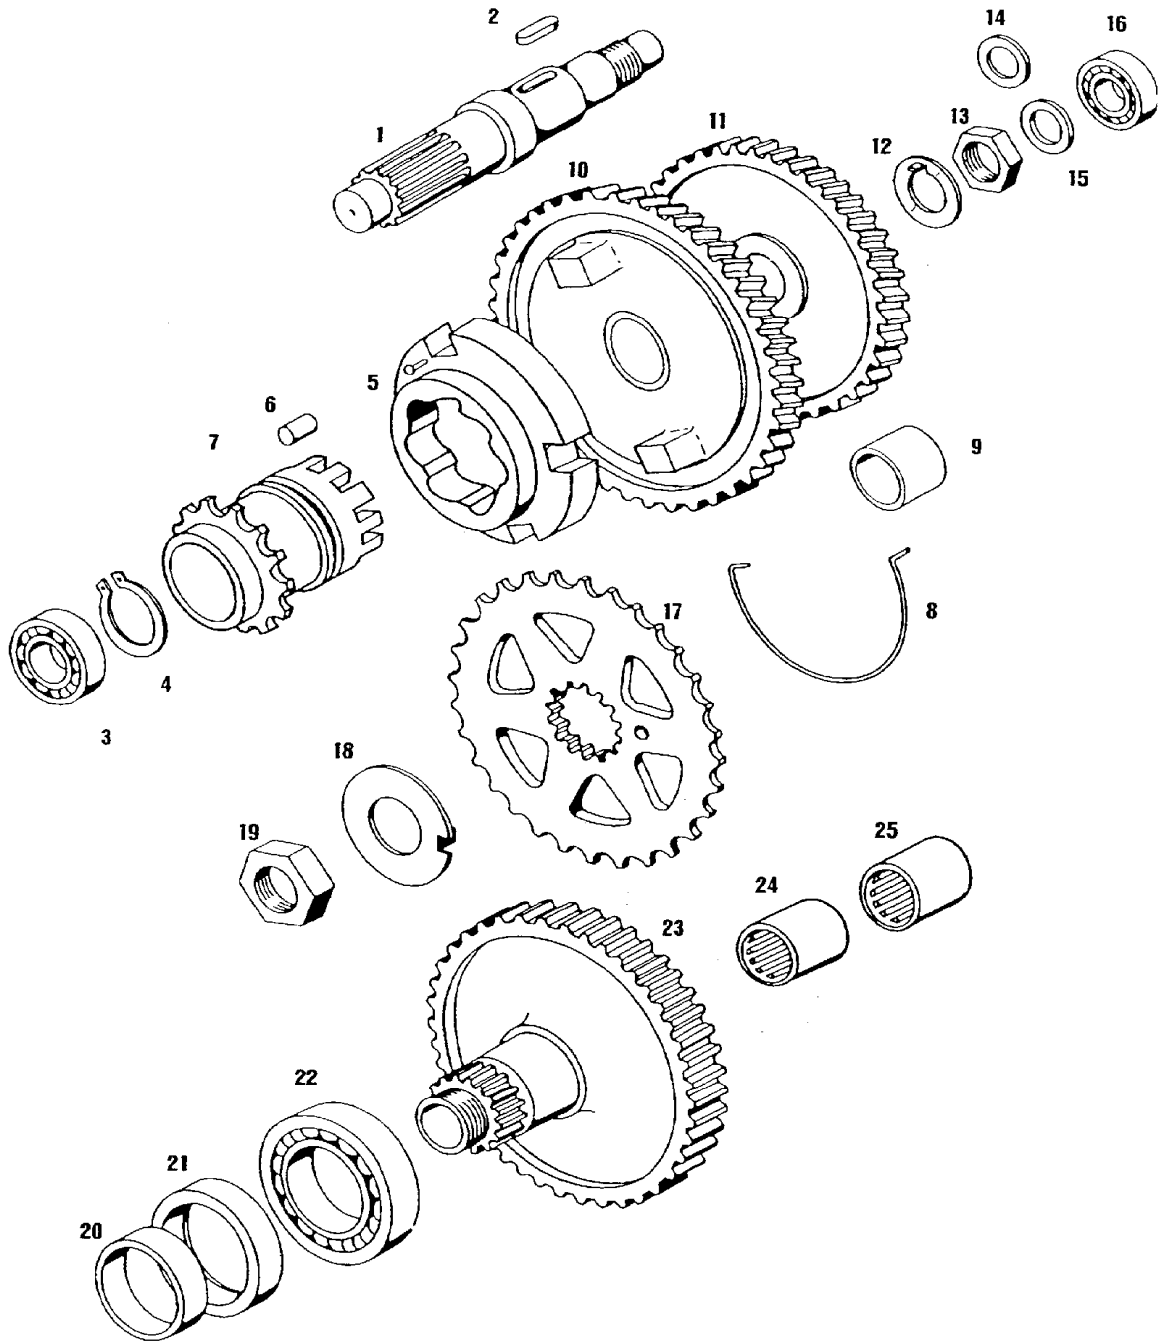

GROUP 3 COUNTERSHAFT,DRIVESHAFT

GROUP 3 COUNTERSHAFT,DRIVESHAFT

ITEM	* PART	DESCRIPTION
1	223458	COUNTERSHAFT
2	044835	WOODRUFF KEY
3	035072	BALL BEARING
4	032077	CIRCLIP
5	223463	CAGE
6	209063	ROLLER
7	222209	CAGE
8	223121	COUNTERSHAFT SPRING
9	035600	BEARING BUSHING
10	227194	1ST SPEED GEAR
11	223461	2ND SPEED GEAR
12	209062	WASHER
13	200141	NUT
14	223469	WASHER
15	P 209075	SHIM 0.20MM
15	P 209076	SHIM 0.5MM
16	035031	BALL BEARING
17	209078	FRONT SPROCKET -26 TEETH
18	209079	WASHER
19	209080	NUT
20	209077	DISTANCE BUSHING
21	036620	SEAL RING
22	035037	BALL BEARING
23	223456	DRIVESHAFT CPL-KICK
23	223453	DRIVESHAFT CPL-PEDAL
24	035502	NEEDLE BEARING
25	035503	NEEDLE BEARING
