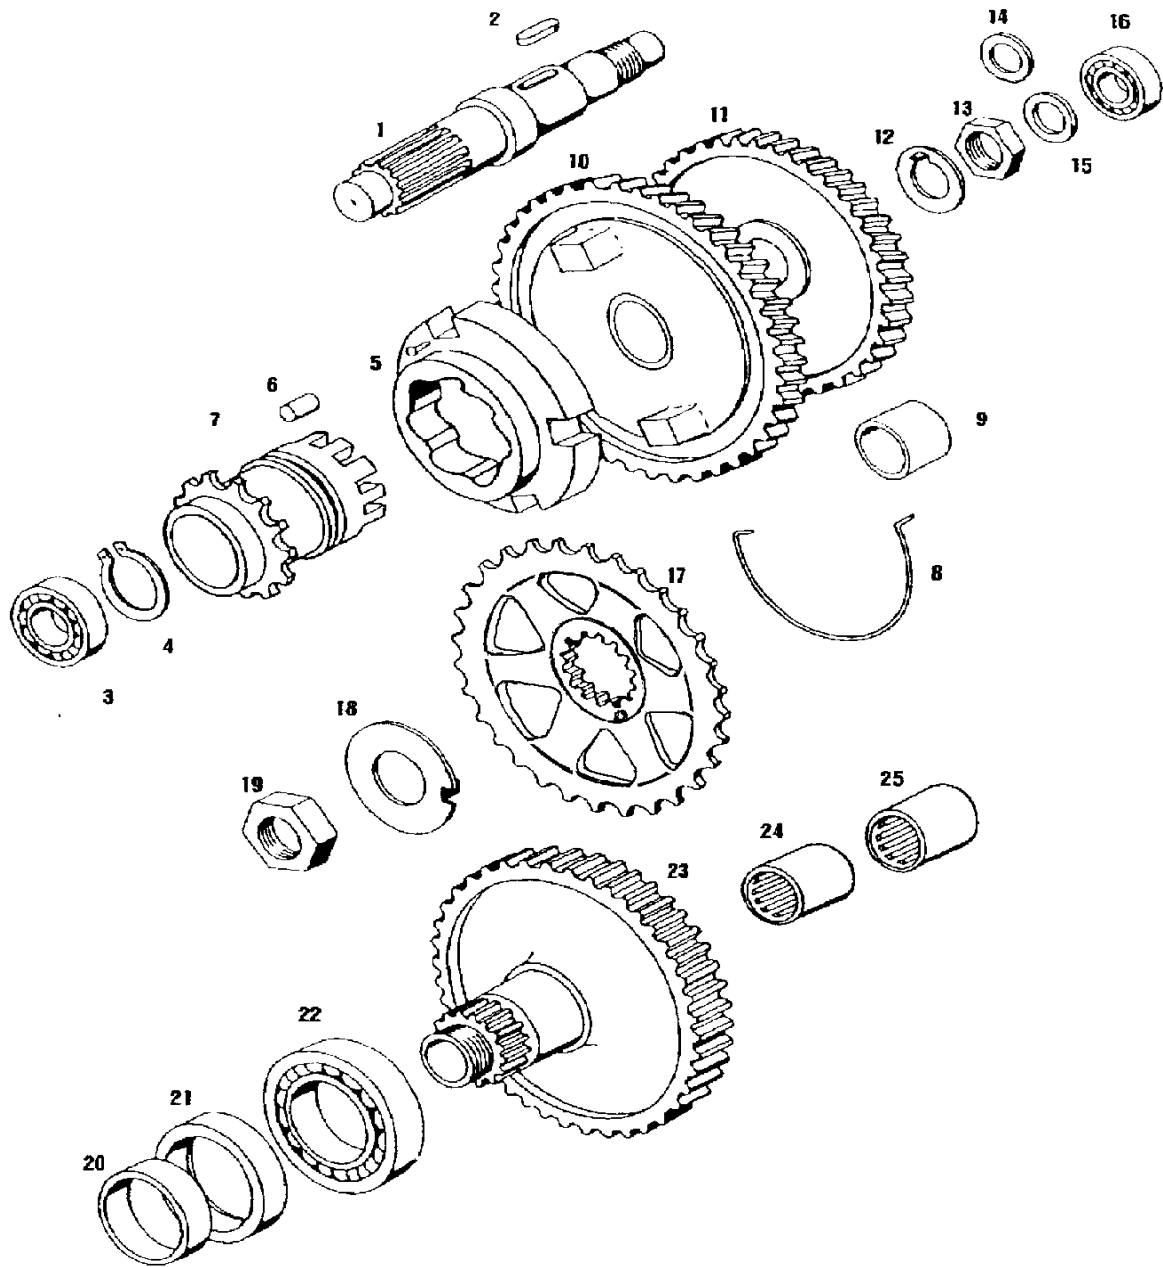

GROUP 3 COUNTERSHAFT,DRIVESHAFT

**GROUP 3 COUNTERSHAFT,DRIVESHAFT**

<b>ITEM</b>	<b>*</b>	<b>PART</b>	<b>DESCRIPTION</b>
1		223458	COUNTERSHAFT CPL
2		044835	WOODRUFF KEY 5X5X12
3		035072	BALL BEARING 12X32X10
4		032077	CIRCLIP 20
5		223463	CAGE
6		209063	ROLLER D5X8
7		222209	CAGE
8		223121	COUNTERSHAFT SPRING
9		035600	BEARING BUSHING
10		227194	1ST SPEED GEAR
11		223461	2ND SPEED GEAR
12		209062	PROTECTIVE WASHER
13		200141	NUT M14X1
14		223469	THRUST WASHER 2.0MM
15	P	209075	SHIM 0.20 MM
15	P	209076	SHIM 0.50 MM
16		035031	BALL BEARING 10X26X8
17		230788	FRONT SPROCKET 26 TOOTH
18		209079	PROTECTIVE WASHER
19		209080	NUT M22X1
20		209077	DISTANCE BUSHING
21		036620	SEAL RING
22		035037	BALL BEARING
23	1	223456	DRIVESHAFT CPL -KICK
23	2	223453	DRIVESHAFT CPL-PEDAL
24		035502	NEEDLE BEARING
25		035503	NEEDLE BEARING