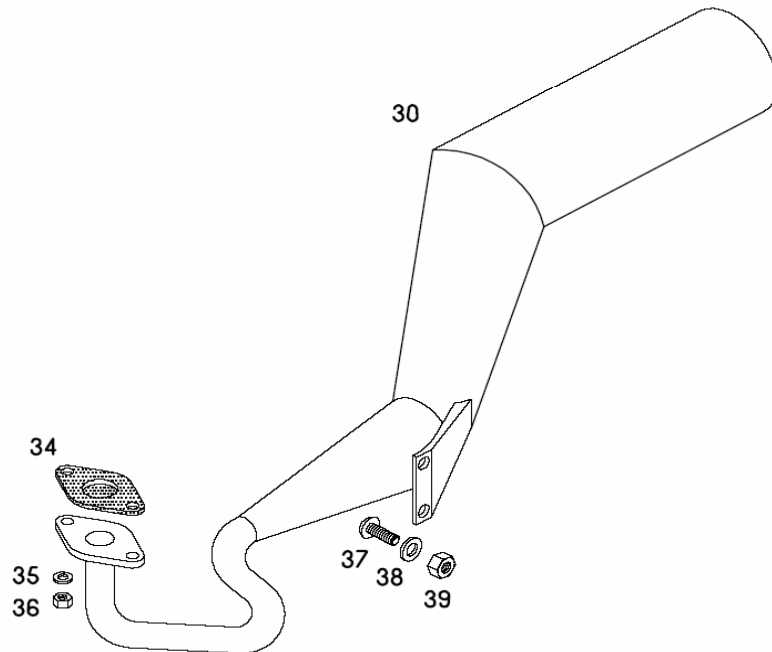

GROUP 8

EXHAUST, SEAT, SIDE COVERS,FAIRING

**GROUP 8 EXHAUST,SEAT,SIDE COVERS,FAIRING**

<b>ITEM</b>	<b>*</b>	<b>PART</b>	<b>DESCRIPTION</b>
1	1	242083	RH SIDE COVER -KICK(BLACK)
1	2	242094	RH SIDE COVER-PEDAL (BLACK)
2		242084	LH SIDE COVER ( BLACK )
3		026696	SCREW
4		232949	DISTANCE TUBE
5		026689	SCREW
6		031925	WASHER
7		229728	RUBBER INSERT PIECE
8		230853	RH SIDE COVER SUPPORT
9		208326	DISTANCE TUBE
10		026692	SCREW
11		031932	WASHER
12		030040	NUT
13	L	232579	CONTROL CABLE COVER (PAINTED)
14		026148	SHEET METAL SCREW
15		031930	WASHER
16		229779	CHAIN GUARD ( BLACK)
17		044422	SHEET METAL SCREW
18		031922	WASHER
20		<b>236620</b>	<b>SEAT</b>
21		026707	SCREW
22		031932	WASHER
25		242269	SEAT BRACKETS
27		242268	SEAT LATCH
28		200516	RUBBER PLUG
30	1	<b>236664</b>	<b>EXHAUST CPL</b>
34		227149	EXHAUST GASKET
35		031845	LOCK WASHER
36		031075	NUT
37		026704	SCREW
38		031510	WASHER
39		030041	NUT (LOCKING)
40		242271	FAIRING (PAINTED)
45		242265LAK	LUGGAGE RACK COVER (PAINTED)
46		026657	SCREW
47		031508	PODLOŽKA 5 WASHER