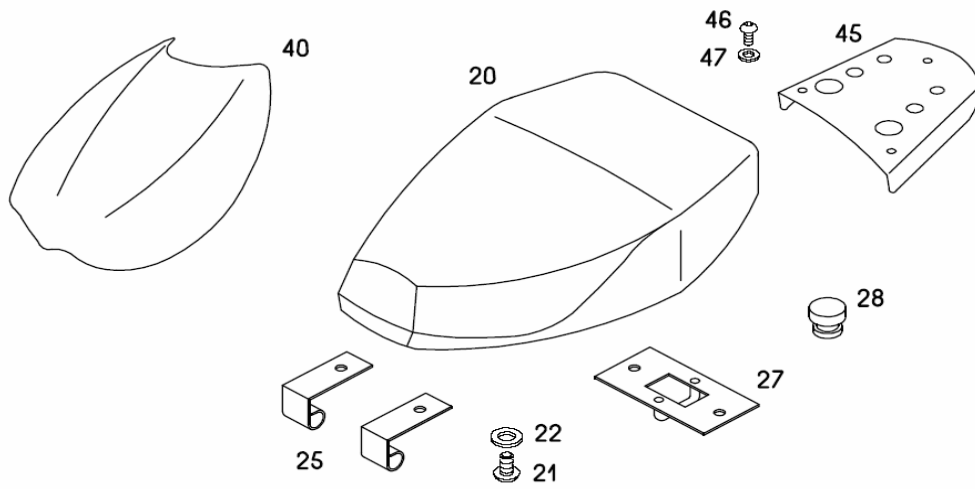

GROUP 8

EXHAUST, SEAT, SIDE COVERS,FAIRING

**GROUP 8 EXHAUST,SEAT,SIDE COVERS,FAIRING**

<b>ITEM</b>	<b>*</b>	<b>PART</b>	<b>DESCRIPTION</b>
1	1	242083	RH SIDE COVER -KICK(BLACK)
1	2	242094	RH SIDE COVER-PEDAL (BLACK)
2		242084	LH SIDE COVER ( BLACK )
3		026696	SCREW
4		232949	DISTANCE TUBE
5		026689	SCREW
6		031925	WASHER
7		229728	RUBBER INSERT PIECE
8		230853	RH SIDE COVER SUPPORT
9		208326	DISTANCE TUBE
10		026692	SCREW
11		031932	WASHER
12		030040	NUT
13	L	232579	CONTROL CABLE COVER (PAINTED)
14		026148	SHEET METAL SCREW
15		031930	WASHER
16		229779	CHAIN GUARD ( BLACK)
17		044422	SHEET METAL SCREW
18		031922	WASHER
20		<b>236620</b>	<b>SEAT</b>
21		026707	SCREW
22		031932	WASHER
25		242269	SEAT BRACKETS
27		242268	SEAT LATCH
28		200516	RUBBER PLUG
30	1	<b>236664</b>	<b>EXHAUST CPL</b>
34		227149	EXHAUST GASKET
35		031845	LOCK WASHER
36		031075	NUT
37		026704	SCREW
38		031510	WASHER
39		030041	NUT (LOCKING)
40		242271	FAIRING (PAINTED)
45		242265LAK	LUGGAGE RACK COVER (PAINTED)
46		026657	SCREW
47		031508	PODLOŽKA 5 WASHER