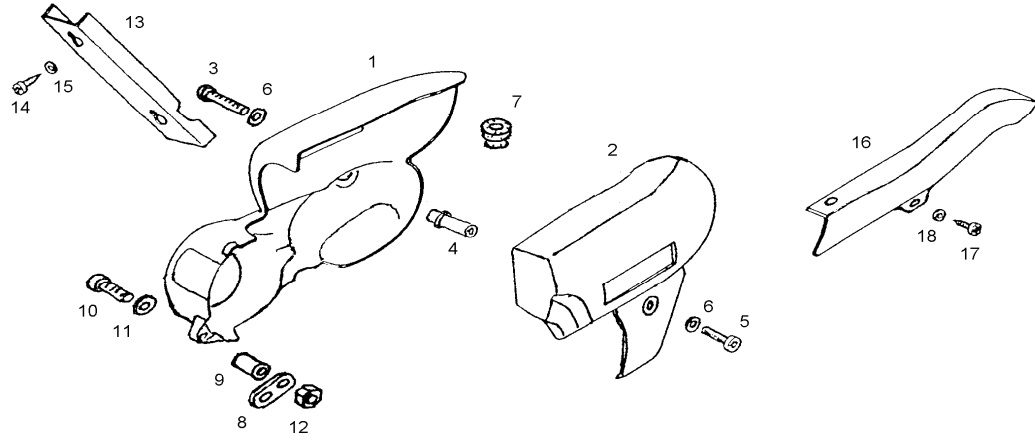

GROUP 8

EXHAUST, SEAT, SIDE COVERS,FAIRING

**GROUP 8 EXHAUST,SEAT,SIDE COVERS,FAIRING**

<b>ITEM</b>	<b>*</b>	<b>PART</b>	<b>DESCRIPTION</b>
1	1	242083	RH SIDE COVER -KICK(BLACK)
1	2	242094	RH SIDE COVER-PEDAL (BLACK)
2		242084	LH SIDE COVER ( BLACK )
3		026696	SCREW
4		232949	DISTANCE TUBE
5		026689	SCREW
6		031925	WASHER
7		229728	RUBBER INSERT PIECE
8		230853	RH SIDE COVER SUPPORT
9		208326	DISTANCE TUBE
10		026692	SCREW
11		031932	WASHER
12		030040	NUT
13	L	232579	CONTROL CABLE COVER (PAINTED)
14		026148	SHEET METAL SCREW
15		031930	WASHER
16		229779	CHAIN GUARD ( BLACK)
17		044422	SHEET METAL SCREW
18		031922	WASHER
20		<b>236620</b>	<b>SEAT</b>
21		026707	SCREW
22		031932	WASHER
25		242269	SEAT BRACKETS
27		242268	SEAT LATCH
28		200516	RUBBER PLUG
30	1	<b>236664</b>	<b>EXHAUST CPL</b>
34		227149	EXHAUST GASKET
35		031845	LOCK WASHER
36		031075	NUT
37		026704	SCREW
38		031510	WASHER
39		030041	NUT (LOCKING)
40		242271	FAIRING (PAINTED)
45		242265LAK	LUGGAGE RACK COVER (PAINTED)
46		026657	SCREW
47		031508	PODLOŽKA 5 WASHER