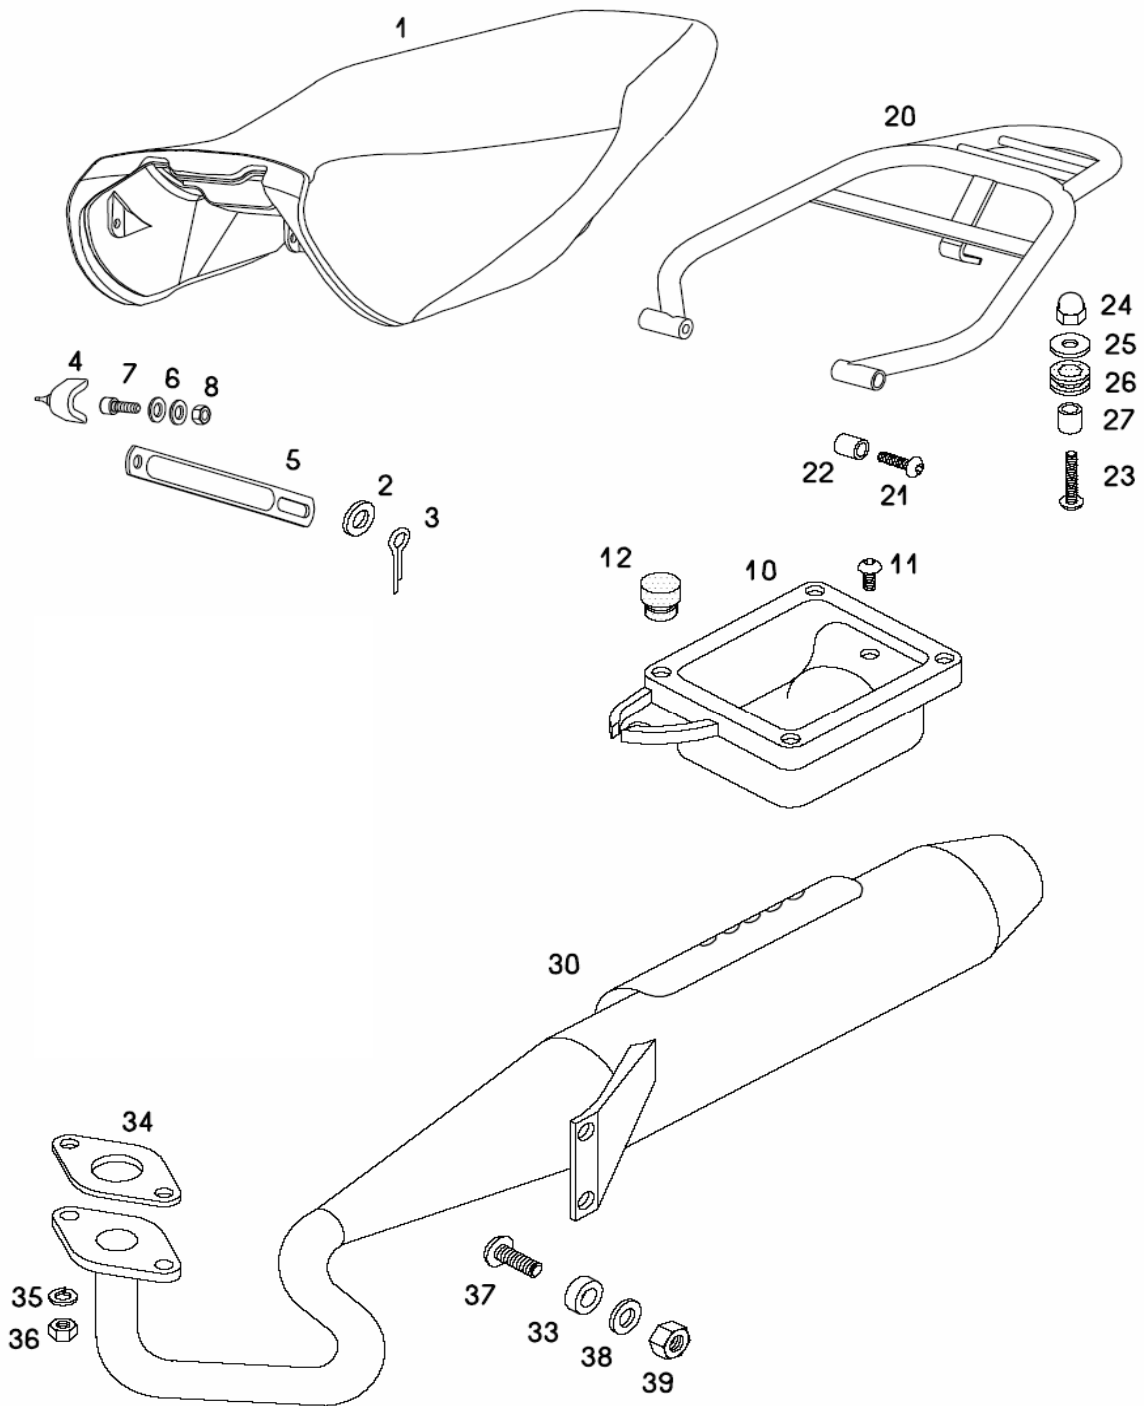

GROUP 8 Exhaust, seat, luggage carrier

GROUP 8 Exhaust, seat, luggage carrier		
ITEM	PART	DESCRIPTION
1	236263	seat
2	031510	Washer 8
3	034027	Spring 2x12
4	236384	seat rubber
5	236396	luggage box
6	031933	Screw M6x10 (ISO 7380)
7	026591	Rubber bush
8	030049	nut M8-selflocked
10	232735	Tool tray (Revival)
11	026705	Screw
12	200516	Rubber bush
20	242170LAK	Luggage carrier
21	026696	Screw M6x50 (ISO 7380)
22	202723	Distance bush
23	026692	Screw M6x25 (ISO 7380)
24	030020	Cap nut M6
25	031926	Washer 8
26	223699	Rubber tube
27	232747	Distance tube
30	237014	exhaust A26-b
	242153S91	Exhaust guard
	026705	screwM6x10
	031509	Washer 6
33	205848	Distance ring
34	227149	Exhaust gasket
35	031845	Spring ring B6
36	030020	Cap nut M6
36	z 031075	Nut M6
37	026704	Screw M8x20 (ISO 7380)
38	031933	Washer 8
39	030041	Nut M8-selflocking