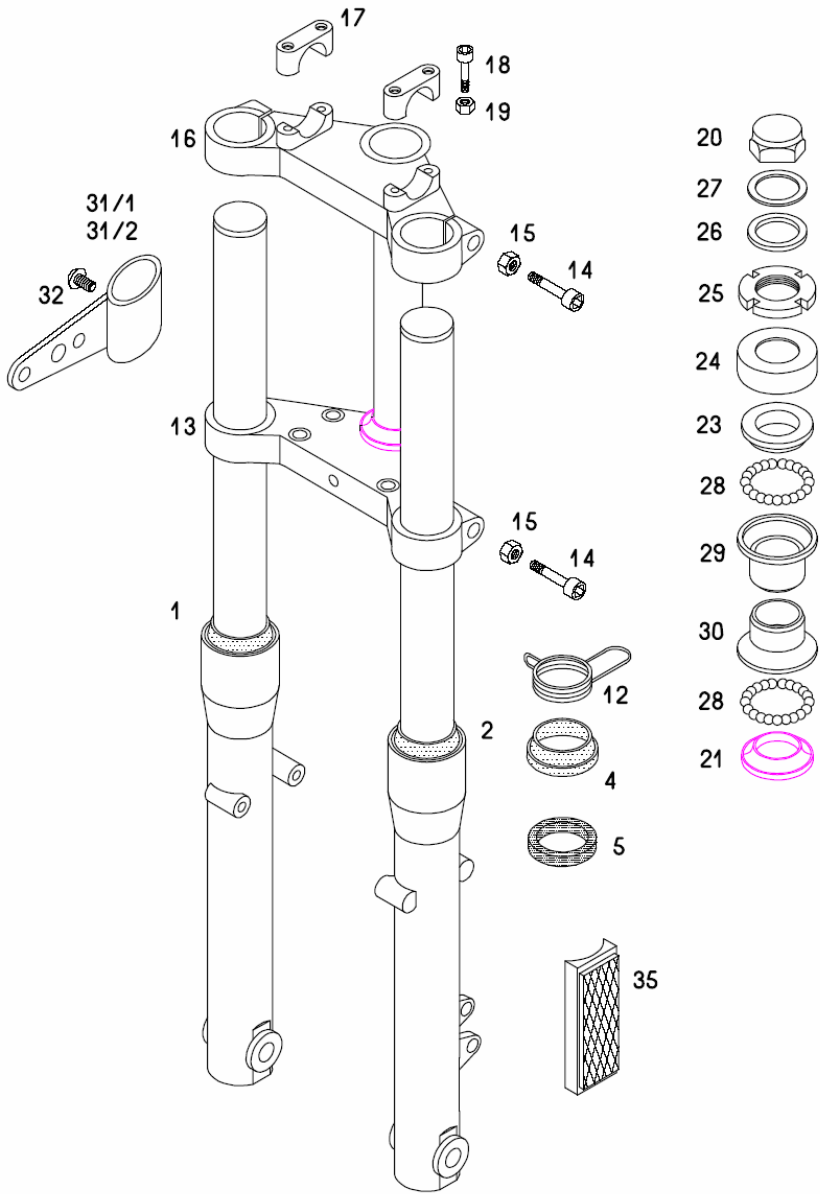

GROUP 13 Front forks

GROUP 14		Front forks
ITEM	* PART	DESCRIPTION
-	237002	Front fork (with parts from 1 to 21)
1	L	Fork bottom painted RH
2	L	Fork bottom painted LH
4	243179	Seal ring
5	243195	oil seal ring
12	232968	cable support
13	L 232907	Lower yoke painted
14	026683	Screw M8x45
15	031077	nut M8
16	L 232908	Upper yoke painted (painted)
17	L 232909	Handlebar carrier painted
18	026646	Screw M6x45
19	031075	Nut M6
20	219349	Crown nut
21	200714	bearing conus d26
-	230741	bearing set parts 21-30
23	200714	steering bearing cone (2 pieces in set)
24	200715	protective cover
25	200717	grooved nut
26	P 222848	washer S= 2mm
27	206701	washer S=0,7 mm
28	044535	ball 5
29	223155	Steering bearing cup (top)
30	223157	Steering bearing cup (bott
31	1 242226	headlight carrier right
31	2 242227	headlight carrier left
32	026705	screw M6x10
35	227121	Front reflector