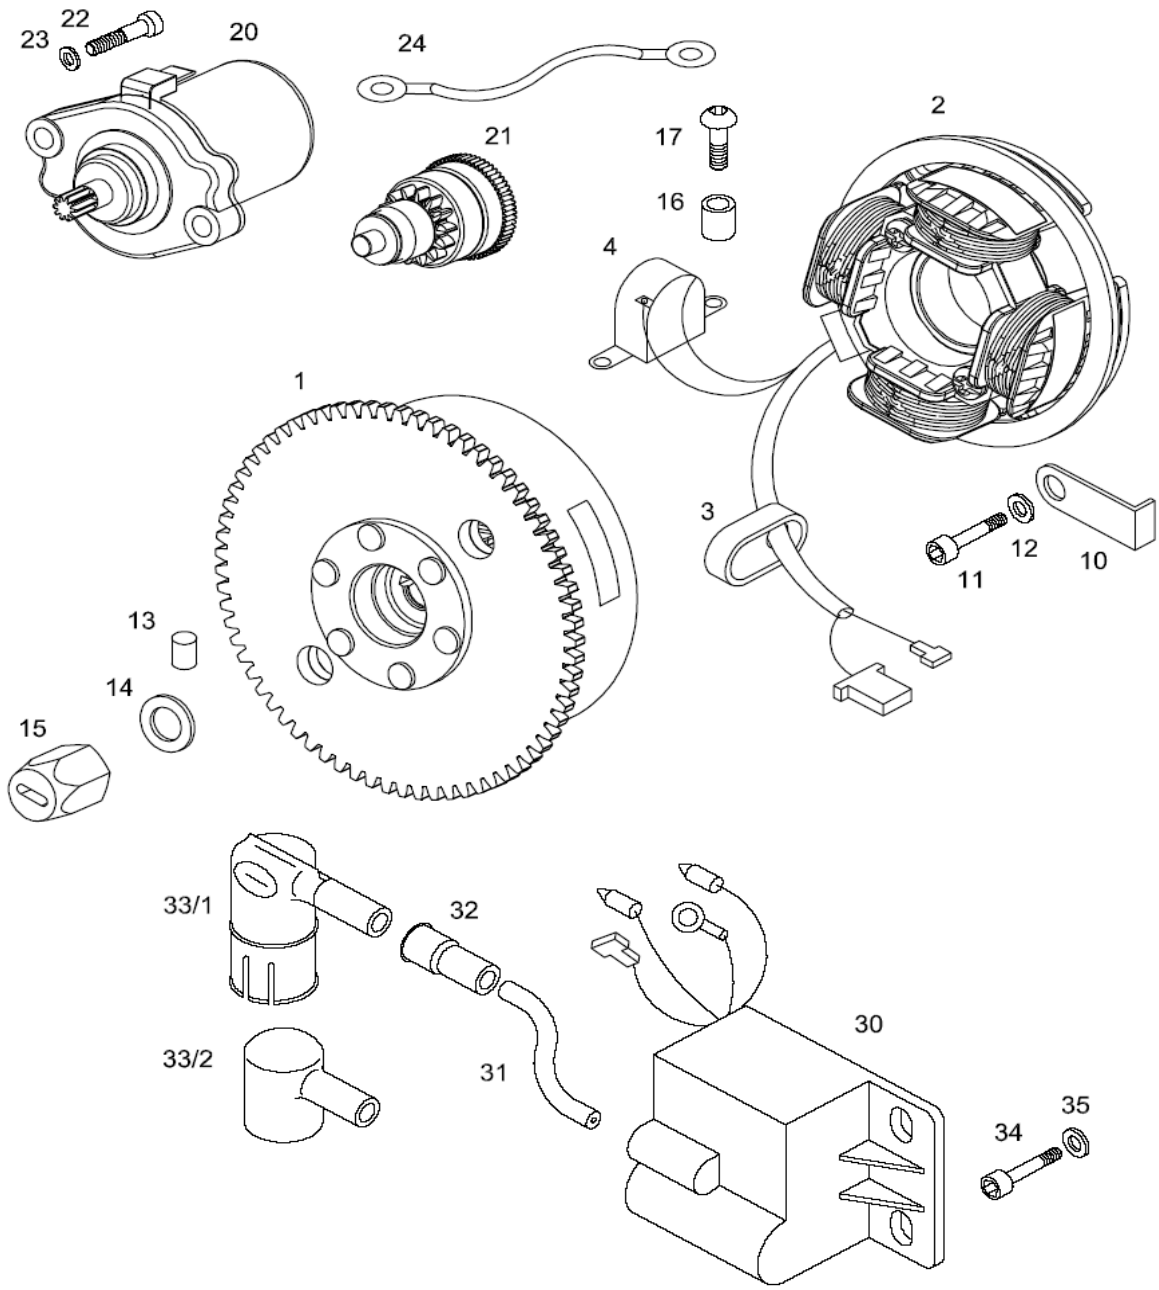

**GROUP 5** Magneto assembly, starter

**GROUP 5** Magneto assembly, starter

<b>ITEM</b>	<b>*</b>	<b>PART</b>	<b>DESCRIPTION</b>
		<b>233720</b>	Magneto assembly cpl. parts from 1- 4
1		243101	Flywheel
2		243100	Base plate cpl.
3		224196	Rubber insert piece
4		243102	Pick up
10		230916	clip
11		026657	Allen screw M5x15
		291346	loctite 243
12		031508	washer M 5
13		200048	Roller D3x4
14		229918	washer d10,4 D 17,5 s 1,2
15		230813	Oil pump nut M10x1
16		233719	distance tube
17		236389	screw for pick up
20	2	236712	electrical starter 12v 170w
21	2	236713	starter gear
22		026707	Screw M6x20
23		031845	Washer M6
24		232967	ground wire
30		233729	COIL
31		044528	Spark plug cable (430mm)
32		210175	rubber protector
33	2	211977	Spar plug cap
34		026701	screw M5x12(iso 7380)
35		031508	washer M 5