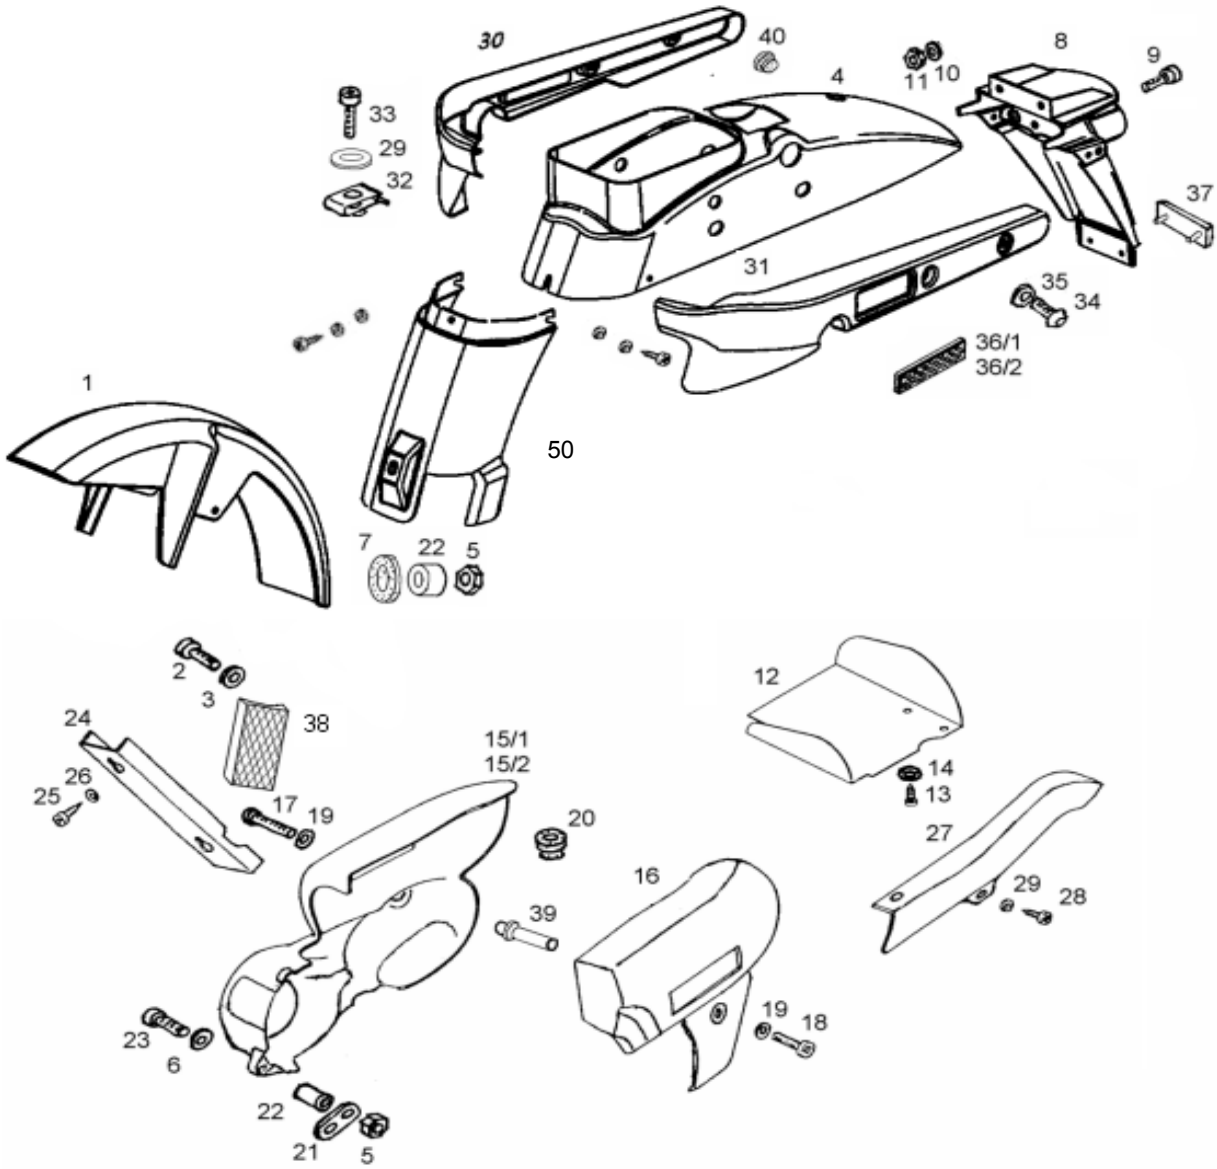

GROUP 10 Fenders, side covers, side panels

GROUP 10 Fenders, side covers, side panels

ITEM	PART	DESCRIPTION
1	242167	Front fender painted
2	027265	Screw M6x12
3	031509	Washer 6
4	242168	Rear fender painted
5	030040	Nut M6-selflocking
6	031925	Washer 6
7	219946	Rubber
8	236316	Tail light holder (black plastic)
9	026704	Screw M8x20 (ISO 7380)
10	031926	Washer 8
11	030041	Nut M8-selflocking
12	242046	Protector painted black
13	044422	Sheet screw 4,8x13
14	031508	Washer 5
15	242083	RH side cover crome
15	242094	RH side cover cromed
16	242084	LH side cover crome
17	026696	Screw M6x50 (ISO 7380)
18	026689	Screw M6x14 (ISO 7380)
19	031925	Washer 6
20	229728	Rubber insert piece
21	230853	RH side cover support
22	208326	Distance tube (L=10,5mm)
23	026692	Screw M6x25 (ISO 7380)
24	L 232579	Control cable cover painted
25	026148	Sheet screw 4,2x9,5
26	031930	Washer 4
27	242085	Chain guard crome
28	044422	Sheet screw 4,8x13
29	031922	Washer 5
30	242184	RH reflector panel crome
31	242185	LH reflector panel crome
32	226285	Nut M6
33	026700	Screw M5x10
34	026702	Screw M8x14
35	031933	Washer 8
36	232766	Reflector red
37	233122	Reflector red new style
38	227121	Front reflector ambra
39	232949	Distance tube
40	232665	Rubber tap
50	236272	rear fender black plastic